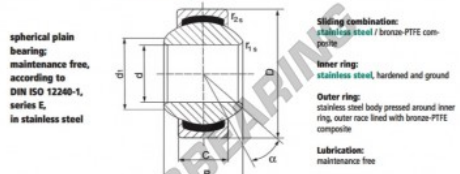

GEEW Rod end SGE25-UK-DURBAL - SGE25-UK-DURBAL

<https://www.123bearing.ca/bearing-housing/rod-end/geew/sge25-uk-durbal>

SGE25-UK

order number	d	B	measurement [mm]		C	d₁ min	
SGE 25 UK	25	20	16		29		
type	r_{1s} min	measurement [mm]		D	α [°]	load rating C₀ [kN]	weight [kg]
SGE 25 UK	0,6	0,6	42	7	127,0	0,119	

PRODUCT FEATURES

Brand	DURBAL
N° Ean13	3663952502205
Inside diameter	25 mm
Outside diameter	42 mm
Thickness	16 mm
Type	GEEW
Weight	119 g
Lubrication	without
Packaging	1

contact@123bearing.ca

+1(646) 712 9672

CRT4 de Lesquin 60 Rue Du Haut De Sainghin 59273 Fretin FRANCE