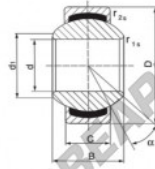

GEEW Rod end GE30-FW-DURBAL - GE30-FW-DURBAL

<https://www.123bearing.ca/bearing-housing/rod-end/geew/ge30-fw-durbal>

GE30-FW

order number	d	B	C	d₁ min
GE 30 FW	30	32	20	34

type	measurement [mm]		D	α [°]	load rating C₀ [kN]	weight [kg]
	r₁ min	r₂ min				
GE 30 FW	0,6	0,6	55	17	212,0	0,304

PRODUCT FEATURES

Brand	DURBAL
N° Ean13	3663952502397
Inside diameter	30 mm
Outside diameter	55 mm
Thickness	20 mm
Type	GEEW
Weight	304 g
Lubrication	without
Packaging	1

contact@123bearing.ca

+1(646) 712 9672

CRT4 de Lesquin 60 Rue Du Haut De Sainghin 59273 Fretin FRANCE