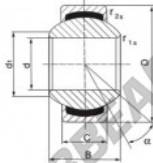

GEEW Rod end SGE30-FW-DURBAL - SGE30-FW-DURBAL

<https://www.123bearing.ca/bearing-housing/rod-end/geew/sge30-fw-durbal>

SGE30-FW

Lubrication: maintenance free

Attention: Articles have minimum quantity

order number	measurement [mm]			
type	A	B	C	d₁ min
SGE 30 FW	30	32	20	34

type	measurement [mm]		D	α [°]	load rating C₀ [kN]	weight [kg]
	r₁ min	r₂ min				
SGE 30 FW	0,6	0,6	55	17	212,0	0,304

PRODUCT FEATURES

Brand	DURBAL
N° Ean13	3663952502809
Inside diameter	30 mm
Outside diameter	55 mm
Thickness	20 mm
Type	GEEW
Weight	304 g
Lubrication	without
Packaging	1

contact@123bearing.ca

+1(646) 712 9672

CRT4 de Lesquin 60 Rue Du Haut De Sainghin 59273 Fretin FRANCE