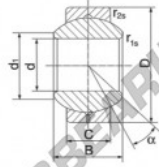

GEEW Rod end GEBJ8-S-DURBAL - GEBJ8-S-DURBAL

<https://www.123bearing.ca/bearing-housing/rod-end/geew/gebj8-s-durbal>

GEBJ8-S

Sliding combination: steel / steel

Lubrication: lubrication required

order number	type	measurement [mm]			d₁ min
		B	C		
GEBJ 8 S	8	12	9,00		10,4

type	measurement [mm]		D	α [°]	load rating C₀ [kN]	weight [g]
	r_{1s} min	r_{1o} min				
GEBJ 8 S	0,3	0,3	19	13	20,0	0,016

PRODUCT FEATURES

Brand	DURBAL
N° Ean13	3663952503950
Inside diameter	8 mm
Outside diameter	19 mm
Thickness	9 mm
Type	GEEW
Weight	16 g
Lubrication	with
Packaging	1

contact@123bearing.ca

+1(646) 712 9672

CRT4 de Lesquin 60 Rue Du Haut De Sainghin 59273 Fretin FRANCE