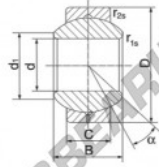

GEEW Rod end GEBJ12-S-DURBAL - GEBJ12-S-DURBAL

<https://www.123bearing.ca/bearing-housing/rod-end/geew/gebj12-s-durbal>

GEBJ12-S

Sliding combination: steel / steel

Lubrication: lubrication required

order number	type	measurement (mm)			
	12	B	C	d₁ min	
GEBJ 12 S	12	16	12,00	15,4	

type	measurement (mm)		D	α [°]	load rating C₁₀ [kN]	weight [kg]
	r_{1s} min	r_{1a} min				
GEBJ 12 S	0,3	0,6	26	13	37,0	0,055

PRODUCT FEATURES

Brand	DURBAL
N° Ean13	3663952503998
Inside diameter	12 mm
Outside diameter	26 mm
Thickness	12 mm
Type	GEEW
Weight	55 g
Thread	Right-hand thread
Lubrication	with
Packaging	1

contact@123bearing.ca

+1(646) 712 9672

CRT4 de Lesquin 60 Rue Du Haut De Sainghin 59273 Fretin FRANCE