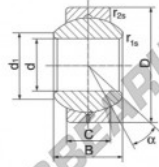

GEEW Rod end GEBJ30-S-DURBAL - GEBJ30-S-DURBAL

<https://www.123bearing.ca/bearing-housing/rod-end/geew/gebj30-s-durbal>

GEBJ30-S

Sliding combination: steel / steel

Lubrication: lubrication required

order number	type	measurement [mm]			d₁ min
		B	C		
GEBJ 30 S		30	37	25,00	34,8

type	measurement [mm]		D	d	load rating C₀ [kN]	weight [kg]
	r_{1s} min	r_{2s} min				
GEBJ 30 S	0,6	0,6	55	15	178,0	0,560

PRODUCT FEATURES

Brand	DURBAL
N° Ean13	3663952504124
Inside diameter	30 mm
Outside diameter	55 mm
Thickness	25 mm
Type	GEEW
Weight	560 g
Lubrication	with
Packaging	1

contact@123bearing.ca

+1(646) 712 9672

CRT4 de Lesquin 60 Rue Du Haut De Sainghin 59273 Fretin FRANCE