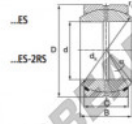

GEEW Rod end GEZ38-ES-DURBAL - GEZ38-ES-DURBAL

<https://www.123bearing.ca/bearing-housing/rod-end/geew/gez38-es-durbal>

GEZ38-ES

Sliding combination:

steel / steel

Lubrication: lubrication required

order number	d	B	C	D
GEZ 38 ES	38,100	33,325	28,575	61,913

type	inches	measurement [mm]			is	load rating	weight
		r15 min	r25 min	d2			
GEZ ES / GEZ 38 ES-2RS	1 1/2"	0,6	1,0	53,0	6	375	0,422

PRODUCT FEATURES

Brand	DURBAL
N° Ean13	3663952505145
Inside diameter	38.1 mm
Outside diameter	61.913 mm
Thickness	28.575 mm
Type	GEEW
Weight	422 g
Lubrication	with
Packaging	-
Standard	No standard

contact@123bearing.ca

+1(646) 712 9672

CRT4 de Lesquin 60 Rue Du Haut De Sainghin 59273 Fretin FRANCE