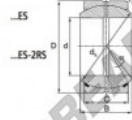

GEEW Rod end GEZ76-ES-DURBAL - DGEZ76-ES-DURBAL

<https://www.123bearing.ca/bearing-housing/rod-end/geew/dgez76-es-durbal>

GEZ76-ES

Sliding combination: steel / steel

Lubrication: lubrication required

order number	d	measurement [mm]	C	D
GEZ 76 ES	76,200	66,675	57,150	120,650

type	inches	measurement [mm]			d₂	d₂ ["]	load rating C₉₀ [kg]	weight [kg]
		r15 min	r25 min	d₂				
GEZ ES / GEZ 76 ES-2RS	3"	1,0	1,0	109,5	6	1500	3,100	

PRODUCT FEATURES

Brand	DURBAL
N° Ean13	3663952505374
Inside diameter	76.2 mm
Outside diameter	120.65 mm
Thickness	57.15 mm
Type	GEEW
Weight	3100 g
Lubrication	with
Packaging	1

contact@123bearing.ca

+1(646) 712 9672

CRT4 de Lesquin 60 Rue Du Haut De Sainghin 59273 Fretin FRANCE