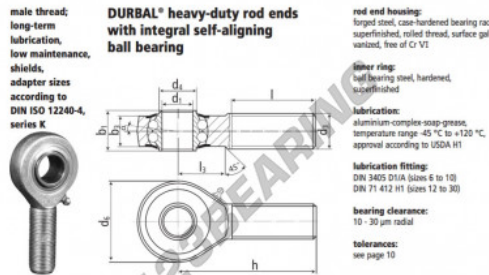

## SA Rod end BRM14-00-501-DURBAL - BRM14-00-501-DURBAL

<https://www.123bearing.ca/bearing-housing/rod-end/sa/brm14-00-501-durbal>

### BRM14-00-501

order number		measurements [mm]								
Type	right hand thread	M 14	d <sub>1</sub>	d <sub>2</sub>	d <sub>3</sub>	d <sub>4</sub>	d <sub>5</sub>	b <sub>1</sub>	b <sub>2</sub>	h
BRM 14 -00 -501			14	M 14	17,0	36	19	13,5	60	
measurements [mm]		weight	calculation factors		rotational speed limit	basic load rating				
Type	l	l <sub>3</sub>	α [°]	Y	v <sub>0</sub>	C	d <sub>yn</sub>	stat.	stat.	
BRM 14	36	20	6,0	0,135	2,36	2,48	1025	5600	2000	

## PRODUCT FEATURES

Brand	DURBAL
N° Ean13	3663952507002
Inside diameter	14 mm
Outside diameter	36 mm
Thickness	19 mm
Type	SA
Weight	135 g
Thread	Right-hand thread
Lubrication	with
Packaging	1

[contact@123bearing.ca](mailto:contact@123bearing.ca)