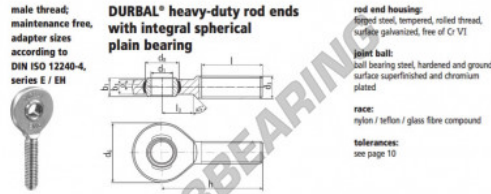

SA Rod end EM20-20-502-DURBAL - EM20-20-502-DURBAL

<https://www.123bearing.ca/bearing-housing/rod-end/sa/em20-20-502-durbal>

EM20-20-502

order number		measurements [mm]					
type	right thread	d ₁	d ₃	d ₅	b ₁	b ₃	h
EM 20	-20	20	M 20 x 1,5	51	29,0	16	12 78
measurements [mm]		weight			basic load rating		
type	l	b ₃	d ₁ ^h [mm]	d ₃ ^h [mm]	[kg]	C [N]	C ₀ [N]
EM 20	47	25	9,0	4,5	0,270	25200	76700

PRODUCT FEATURES

Brand	DURBAL
N° Ean13	3663952508856
Inside diameter	20 mm
Outside diameter	51 mm
Thickness	16 mm
Type	SA
Weight	270 g
Thread	Left-hand thread
Lubrication	without
Packaging	1

contact@123bearing.ca