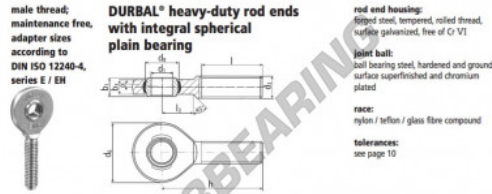

SA Rod end EM40SO-21-501-DURBAL - EM40SO-21-501-DURBAL

<https://www.123bearing.ca/bearing-housing/rod-end/sa/em40so-21-501-durbal>

EM40SO-21-501

order number	measurements [mm]
type	d ₁ d ₃ d ₅ b ₁ b ₃ h
EM 40 SO -21 -501	40 M 39 x 3 92 53.0 28 22 150
measurements [mm]	weight basic load rating
type	d ₁ d ₃ d ₅ [mm] [kg] C [N] C ₀ [N]
EM 40 SO	99 42 7.0 3.5 1,785 86000 222600

PRODUCT FEATURES

Brand	DURBAL
N° Ean13	3663952508955
Inside diameter	40 mm
Outside diameter	92 mm
Thickness	28 mm
Type	SA
Weight	1785 g
Thread	Right-hand thread
Lubrication	without
Packaging	1

contact@123bearing.ca