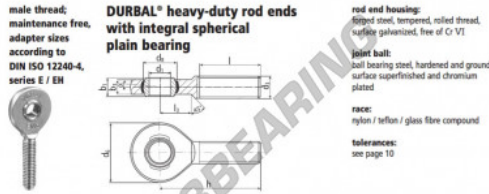

## SA Rod end EM50-20-502-DURBAL - EM50-20-502-DURBAL

<https://www.123bearing.ca/bearing-housing/rod-end/sa/em50-20-502-durbal>

**EM50-20-502**

order number		measurements [mm]						
type	right thread	d <sub>1</sub>	d <sub>3</sub>	d <sub>5</sub>	b <sub>1</sub>	b <sub>3</sub>	h	
EM 50	-20	50	M 52 x 3	112	66,0	35	28 195	
measurements [mm]		weight		basic load rating				
type	l	b <sub>3</sub>	α <sub>1</sub> [°]	α <sub>2</sub> [°]	C [N]	C <sub>10</sub> [N]		
EM 50	120	60	6,5	3,0	3,865	132000 339200		

### PRODUCT FEATURES

Brand	DURBAL
N° Ean13	3663952509013
Inside diameter	50 mm
Outside diameter	112 mm
Thickness	35 mm
Type	SA
Weight	3865 g
Thread	Left-hand thread
Lubrication	without
Packaging	1

[contact@123bearing.ca](mailto:contact@123bearing.ca)