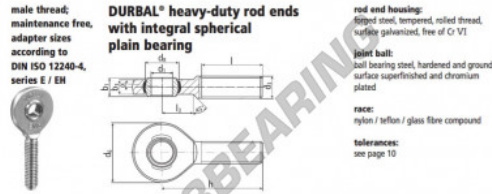

SA Rod end EM50SO-22-501-DURBAL - EM50SO-22-501-DURBAL

<https://www.123bearing.ca/bearing-housing/rod-end/sa/em50so-22-501-durbal>

EM50SO-22-501

order number		measurements [mm]						
type	right thread left thread	d ₁	d ₃	d ₆	b ₁	b ₃	h	
EM 50 SO -22	-501	50	M 45 x 3	112	66,0	35	28 185	
measurements [mm]		weight		basic load rating		stat. C ₀ [N]		
type	l	b ₃	α ₁ [°]	α ₂ [°]	[kg]	dyn. C [N]	stat. C ₀ [N]	
EM 50 SO	110	60	6,5	3,0	3,225	132000	339200	

PRODUCT FEATURES

Brand	DURBAL
N° Ean13	3663952509037
Inside diameter	50 mm
Outside diameter	112 mm
Thickness	35 mm
Type	SA
Weight	3225 g
Thread	Right-hand thread
Lubrication	without
Packaging	1

contact@123bearing.ca