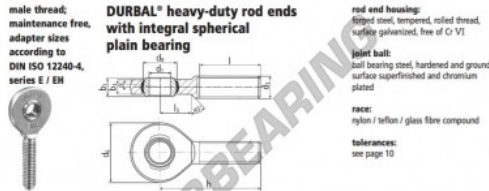

SA Rod end EM60SO-21-502-DURBAL - EM60SO-21-502-DURBAL

<https://www.123bearing.ca/bearing-housing/rod-end/sa/em60so-21-502-durbal>

EM60SO-21-502

order number		measurements [mm]						
type	left-hand thread	d ₁	d ₃	d ₆	b ₁	b ₃	h	
EM 60 SO -21	-502	60	M 52 x 3	135	80,0	44	36 210	
measurements [mm]		weight		basic load rating				
type	l	b ₃	α ₁ °	α ₂ °	C	C ₁₀		
EM 60 SO	125	70	6,5	3,5	[kg]	[N]		
					5,430	208000 532100		

PRODUCT FEATURES

Brand	DURBAL
N° Ean13	3663952509068
Inside diameter	60 mm
Outside diameter	135 mm
Thickness	44 mm
Type	SA
Weight	5430 g
Thread	Left-hand thread
Lubrication	without
Packaging	1

contact@123bearing.ca