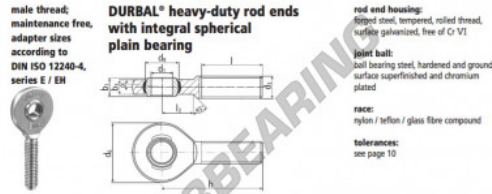

# SA Rod end EM60SO-21-501-DURBAL - EM60SO-21-501-DURBAL

<https://www.123bearing.ca/bearing-housing/rod-end/sa/em60so-21-501-durbal>

EM60SO-21-501

order number		measurements [mm]						
type	right thread left thread	d <sub>1</sub>	d <sub>2</sub>	d <sub>3</sub>	d <sub>4</sub>	b <sub>1</sub>	b <sub>2</sub>	h
EM 60 SO -21	-501	60	M 52 x 3	135	80,0	44	36	210
measurements [mm]		weight			basic load rating			
type	l	b <sub>2</sub>	α <sub>1</sub> [°]	α <sub>2</sub> [°]	[kg]	C [N]	C <sub>0</sub> [N]	
EM 60 SO	125	70	6,5	3,5	5,430	208000	532100	

## PRODUCT FEATURES

Brand	DURBAL
N° Ean13	3663952509075
Inside diameter	60 mm
Outside diameter	135 mm
Thickness	44 mm
Type	SA
Weight	5430 g
Thread	Right-hand thread
Lubrication	without
Packaging	1

[contact@123bearing.ca](mailto:contact@123bearing.ca)