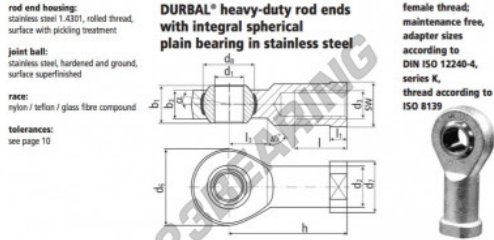

SI Rod end BEF14-60-502-DURBAL - BEF14-60-502-DURBAL

<https://www.123bearing.ca/bearing-housing/rod-end/si/bef14-60-502-durbal>

BEF14-60-502

order number		measurements [mm]											
type	right hand thread	left hand thread	d ₁	d ₂	d ₃	d ₆	d ₇	d ₈	b ₁	b ₃			
BEF 14	-60	-502	14	20,0	M 14	36	25	25,35	19	13,5			
type		measurements [mm]								weight		basic load rating	
h	l	l ₁	l ₃	SW	α ₁ [°]	α ₂ [°]	β [°]	C	C ₀	dyn. [N]	stat. [N]		
BEF 14	57	25	8,0	20	22	16,0	9,5	0,155	9480	27600			

PRODUCT FEATURES

Brand	DURBAL
N° Ean13	3663952509495
Inside diameter	14 mm
Outside diameter	36 mm
Thickness	19 mm
Type	SI
Weight	155 g
Thread	Left-hand thread
Lubrication	without
Packaging	1

contact@123bearing.ca