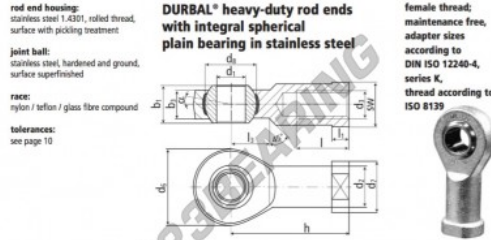

SI Rod end

BEF16SO-61-502-DURBAL - BEF16SO-61-502-DURBAL

<https://www.123bearing.ca/bearing-housing/rod-end/si/bef16so-61-502-durbal>

BEF16SO-61-502

order number		measurements [mm]										
type	right hand thread	left hand thread	d₁	d₂	d₃	d₆	d₇	d₈	b₁	b₃		
BEF 1650 -61		-502	16	22,0	M 16 x 1,5	42	27	28,52	21	15,0		
type		measurements [mm]							weight		basic load rating	
h	l	l₁	l₃	SW	α₁ [°]	α₂ [°]	β [°]	C [N]	C₀ [N]			
BEF 1650	64	28	8,0	22	22	15,5	8,5	0,233	13760	39700		

PRODUCT FEATURES

Brand	DURBAL
N° Ean13	3663952509532
Inside diameter	16 mm
Outside diameter	42 mm
Thickness	21 mm
Type	SI
Weight	233 g
Thread	Left-hand thread
Lubrication	without
Packaging	1

contact@123bearing.ca

+1(646) 712 9672

CRT4 de Lesquin 60 Rue Du Haut De Sainghin 59273 Fretin FRANCE