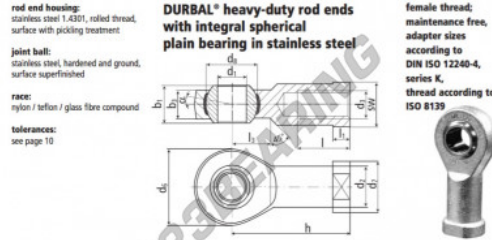

SI Rod end BEF30SO-61-501-DURBAL - BEF30SO-61-501-DURBAL

<https://www.123bearing.ca/bearing-housing/rod-end/si/bef30so-61-501-durbal>

BEF30SO-61-501

order number		measurements [mm]									
type	right hand thread	left hand thread	d ₁	d ₂	d ₃	d ₆	d ₇	d ₈	b ₁	b ₃	
BEF 30SO -61	-501		30	40,0	M 27 x 2	70	50	50,75	37	25,0	
type		measurements [mm]							weight	basic load rating	
h	l	l ₁	l ₃	SW	α ₁ [°]	α ₂ [°]	β [°]		C [N]	C ₀ [N]	
BEF 30SO	110	51	15,0	35	41	17,0	10,5	1,084	33800	97100	

PRODUCT FEATURES

Brand	DURBAL
N° Ean13	3663952509648
Inside diameter	30 mm
Outside diameter	70 mm
Thickness	37 mm
Type	SI
Weight	1084 g
Thread	Right-hand thread
Lubrication	without
Packaging	1

contact@123bearing.ca