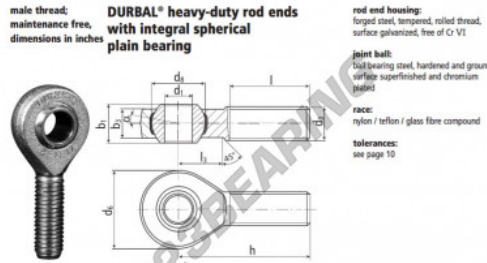

SA Rod end BEM1-1-20-501-DURBAL - BEM1-1-20-501-DURBAL

<https://www.123bearing.ca/bearing-housing/rod-end/sa/bem1-1-20-501-durbal>

BEM1/1-20-501

order number		measurements [inches]						
type	right hand thread / left hand thread	d ₁	d ₂ class 2	d ₃	d ₄	b ₁	b ₂	
BEM 1/1 -20	-501	1.000	1.0000-12 UNF	2.362	1.688	1.220	.866	
measurements [inches]		weight		basic load rating				
type	h	l	b ₃	α ₁ [°] [°]	α ₂ [°] [°]	(kg)	dyn. [N]	stat. C ₀ [kN]
BEM 1/1	3.720	2.244	1.200	15,5	10,0	0,562	45350	113380

PRODUCT FEATURES

Brand	DURBAL
N° Ean13	3663952510491
Inside diameter	25.4 mm
Outside diameter	59.99 mm
Thickness	30.99 mm
Type	SA
Weight	562 g
Thread	Right-hand thread
Lubrication	without
Packaging	1

contact@123bearing.ca