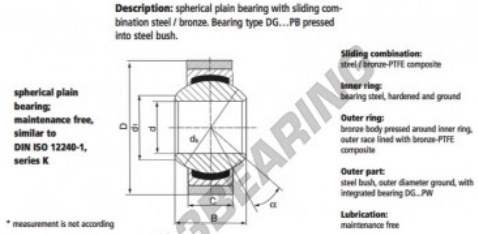

GEEW Rod end S30-PW-DURBAL - DS30-PW-DURBAL

<https://www.123bearing.ca/bearing-housing/rod-end/geew/ds30-pw-durbal>

S30-PW

order number	measurement [mm]			
type	D	B	C	d ₁
S 30 PW	30	37	25,00	34,8

type	D	d ₁	α [°]	load rating C ₀ [kN]	weight [kg]
S 30 PW	66*	50,8	15	318	0,610

PRODUCT FEATURES

Brand	DURBAL
N° Ean13	3663952510880
Inside diameter	30 mm
Outside diameter	66 mm
Thickness	25 mm
Type	GEEW
Weight	610 g
Lubrication	without
Packaging	1

contact@123bearing.ca

+1(646) 712 9672