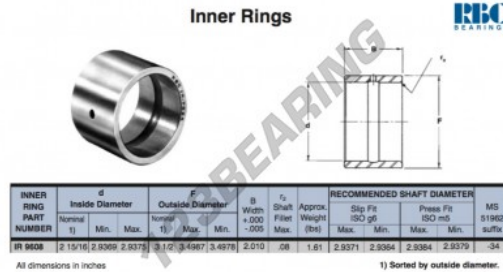

Inner ring IR9608-RBC - IR9608-RBC

<https://www.123bearing.ca/bearing-housing/needle-roller-bearing/inner-ring/ir9608-rbc>

PRODUCT FEATURES

Brand	RBC
N° Ean13	3663952533117
Inside diameter	74.613 mm
Outside diameter	88.9 mm
Thickness	51.054 mm
Type	IR
Weight	730 g
Packaging	1