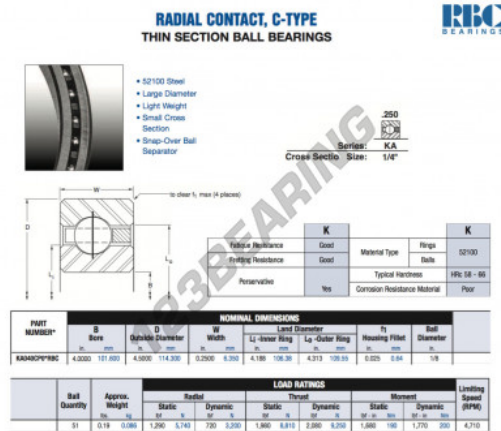

Deep groove ball bearing single row KA040-CP0-RBC - KA040-CP0-RBC

<https://www.123bearing.ca/bearing-housing/deep-groove-bearing/single-row/ka040-cp0-rbc>

PRODUCT FEATURES

Brand	RBC
N° Ean13	3663952533865
Inside diameter	101.6 mm
Outside diameter	114.3 mm
Thickness	6.35 mm
Weight	86 g
Packaging	1