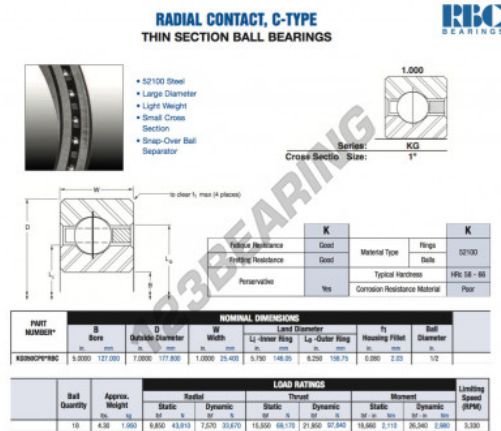

Deep groove ball bearing single row KG050-CP0-RBC - KG050-CP0-RBC

<https://www.123bearing.ca/bearing-housing/deep-groove-bearing/single-row/kg050-cp0-rbc>

PRODUCT FEATURES

Brand	RBC
N° Ean13	3663952534152
Inside diameter	127 mm
Outside diameter	177.8 mm
Thickness	25.4 mm
Weight	1950 g
Packaging	1