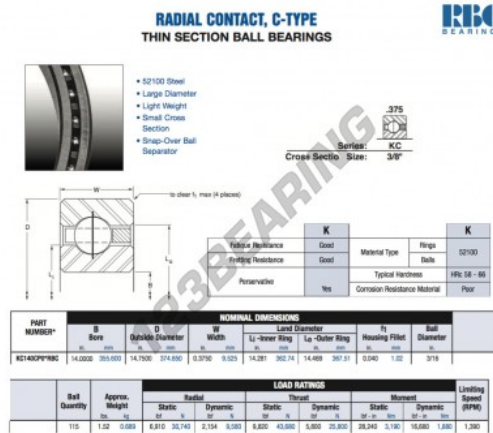

## Deep groove ball bearing single row KC140-CP0-RBC - KC140-CP0-RBC

<https://www.123bearing.ca/bearing-housing/deep-groove-bearing/single-row/kc140-cp0-rbc>

### PRODUCT FEATURES

Brand	RBC
N° Ean13	3663952534794
Inside diameter	355.6 mm
Outside diameter	374.65 mm
Thickness	9.525 mm
Weight	689 g
Packaging	1

[contact@123bearing.ca](mailto:contact@123bearing.ca)