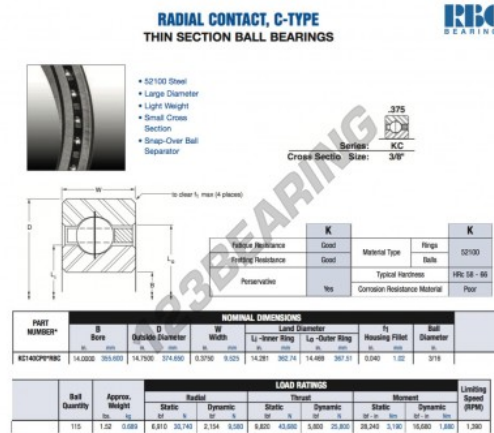

Deep groove ball bearing single row KC140-CP0-RBC - KC140-CP0-RBC

<https://www.123bearing.ca/bearing-housing/deep-groove-bearing/single-row/kc140-cp0-rbc>

PRODUCT FEATURES

Brand	RBC
N° Ean13	3663952534794
Inside diameter	355.6 mm
Inside diameter	14" inch
Outside diameter	374.65 mm
Outside diameter	14 3/4" inch
Thickness	9.525 mm
Thickness	3/8" inch
Weight	689 g
Packaging	1