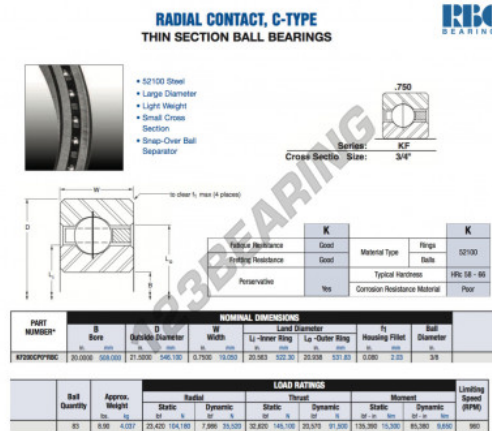

Deep groove ball bearing single row KF200-CP0-RBC - KF200-CP0-RBC

<https://www.123bearing.ca/bearing-housing/deep-groove-bearing/single-row/kf200-cp0-rbc>

PRODUCT FEATURES

Brand	RBC
N° Ean13	3663952534961
Inside diameter	508 mm
Inside diameter	20" inch
Outside diameter	546.1 mm
Outside diameter	21 1/2" inch
Thickness	19.05 mm
Thickness	3/4" inch
Weight	4037 g
Packaging	1