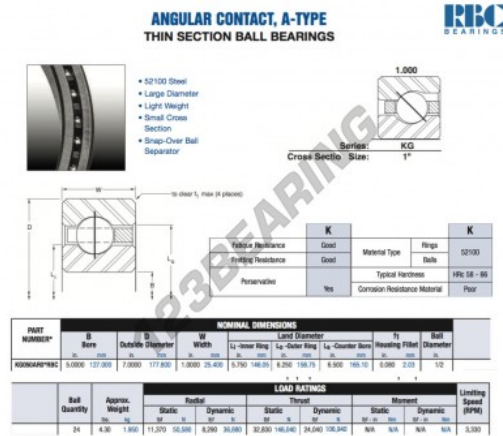

Deep groove ball bearing single row KG050-AR0-RBC - KG050-AR0-RBC

<https://www.123bearing.ca/bearing-housing/deep-groove-bearing/single-row/kg050-ar0-rbc>

PRODUCT FEATURES

Brand	RBC
N° Ean13	3663952535500
Inside diameter	127 mm
Outside diameter	177.8 mm
Thickness	25.4 mm
Weight	1950 g
Packaging	1