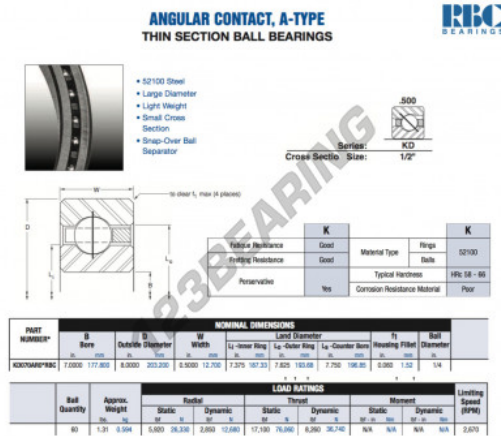

Deep groove ball bearing single row KD070-AR0-RBC - KD070-AR0-RBC

<https://www.123bearing.ca/bearing-housing/deep-groove-bearing/single-row/kd070-ar0-rbc>

PRODUCT FEATURES

| | |
|------------------|---------------|
| Brand | RBC |
| N° Ean13 | 3663952535722 |
| Inside diameter | 177.8 mm |
| Outside diameter | 203.2 mm |
| Thickness | 12.7 mm |
| Weight | 594 g |
| Packaging | 1 |