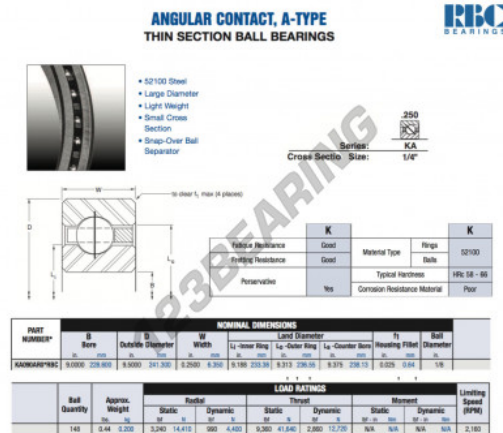

## Deep groove ball bearing single row KA090-AR0-RBC - KA090-AR0-RBC

<https://www.123bearing.ca/bearing-housing/deep-groove-bearing/single-row/ka090-ar0-rbc>

### PRODUCT FEATURES

Brand	RBC
N° Ean13	3663952535876
Inside diameter	228.6 mm
Inside diameter	9" inch
Outside diameter	241.3 mm
Outside diameter	9 1/2" inch
Thickness	6.35 mm
Thickness	1/4" inch
Weight	200 g
Packaging	1