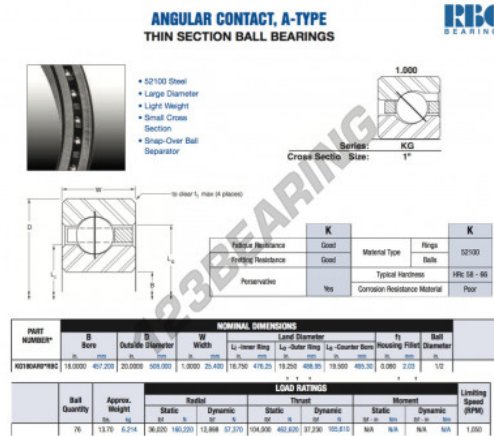

Deep groove ball bearing single row KG180-AR0-RBC - KG180-AR0-RBC

<https://www.123bearing.ca/bearing-housing/deep-groove-bearing/single-row/kg180-ar0-rbc>

PRODUCT FEATURES

Brand	RBC
N° Ean13	3663952536255
Inside diameter	457.2 mm
Outside diameter	508 mm
Thickness	25.4 mm
Weight	6214 g
Packaging	1