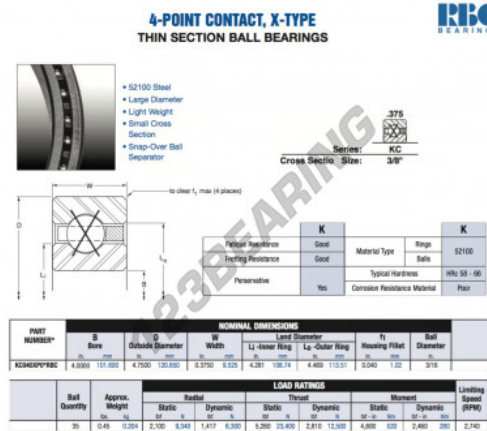

Deep groove ball bearing single row KC040-XP0-RBC - KC040-XP0-RBC

<https://www.123bearing.ca/bearing-housing/deep-groove-bearing/single-row/kc040-xp0-rbc>

PRODUCT FEATURES

Brand	RBC
N° Ean13	3663952536576
Inside diameter	101.6 mm
Outside diameter	120.65 mm
Thickness	9.525 mm
Weight	204 g
Packaging	1