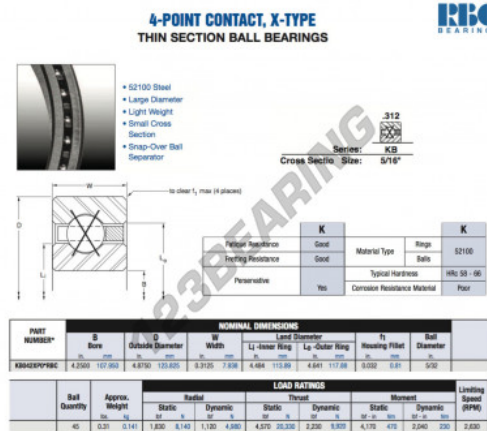

Deep groove ball bearing single row KB042-XP0-RBC - KB042-XP0-RBC

<https://www.123bearing.ca/bearing-housing/deep-groove-bearing/single-row/kb042-xp0-rbc>

PRODUCT FEATURES

Brand	RBC
N° Ean13	3663952536620
Inside diameter	107.95 mm
Outside diameter	123.825 mm
Thickness	7.938 mm
Weight	141 g
Packaging	1