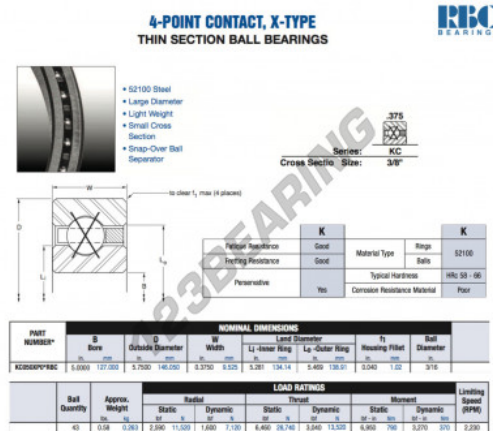

Deep groove ball bearing single row KC050-XP0-RBC - KC050-XP0-RBC

<https://www.123bearing.ca/bearing-housing/deep-groove-bearing/single-row/kc050-xp0-rbc>

PRODUCT FEATURES

Brand	RBC
N° Ean13	3663952536828
Inside diameter	127 mm
Outside diameter	146.05 mm
Thickness	9.525 mm
Weight	263 g
Packaging	1