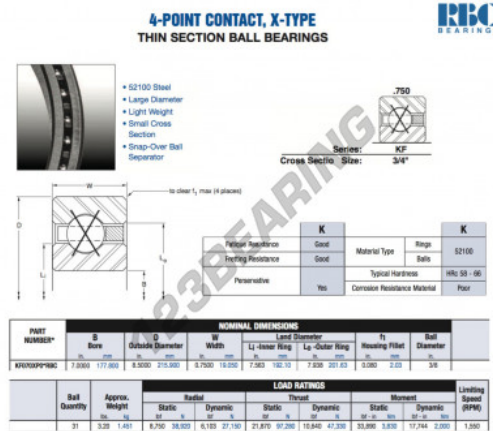

Deep groove ball bearing single row KF070-XP0-RBC - KF070-XP0-RBC

<https://www.123bearing.ca/bearing-housing/deep-groove-bearing/single-row/kf070-xp0-rbc>

PRODUCT FEATURES

Brand	RBC
N° Ean13	3663952537078
Inside diameter	177.8 mm
Inside diameter	7" inch
Outside diameter	215.9 mm
Outside diameter	8 1/2" inch
Thickness	19.05 mm
Thickness	3/4" inch
Weight	1451 g
Packaging	1