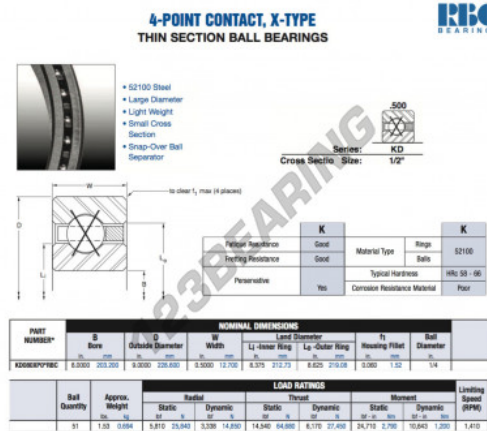

Deep groove ball bearing single row KD080-XP0-RBC - KD080-XP0-RBC

<https://www.123bearing.ca/bearing-housing/deep-groove-bearing/single-row/kd080-xp0-rbc>

PRODUCT FEATURES

Brand	RBC
N° Ean13	3663952537184
Inside diameter	203.2 mm
Inside diameter	8" inch
Outside diameter	228.6 mm
Outside diameter	9" inch
Thickness	12.7 mm
Thickness	1/2" inch
Weight	694 g
Packaging	1