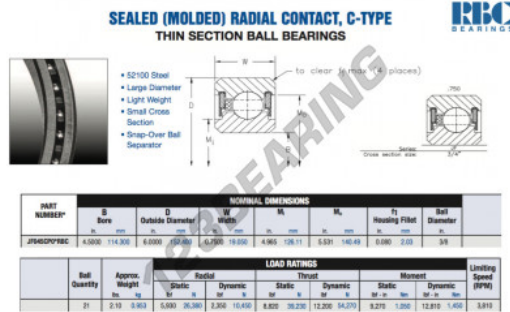

Deep groove ball bearing single row JF045-CP0-RBC - JF045-CP0-RBC

<https://www.123bearing.ca/bearing-housing/deep-groove-bearing/single-row/jf045-cp0-rbc>

PRODUCT FEATURES

Brand	RBC
N° Ean13	3663952538013
Inside diameter	114.3 mm
Outside diameter	152.4 mm
Thickness	19.05 mm
Weight	953 g
Packaging	1