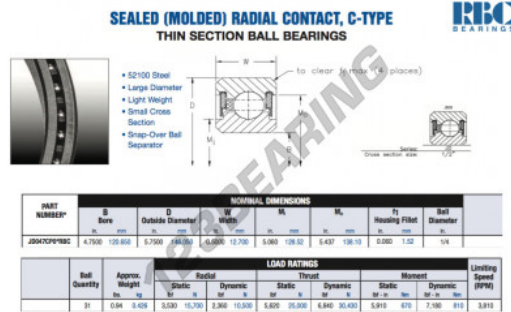

## Deep groove ball bearing single row JD047-CP0-RBC - JD047-CP0-RBC

<https://www.123bearing.ca/bearing-housing/deep-groove-bearing/single-row/jd047-cp0-rbc>

### PRODUCT FEATURES

Brand	RBC
N° Ean13	3663952538051
Inside diameter	120.65 mm
Inside diameter	4 3/4" inch
Outside diameter	146.05 mm
Outside diameter	5 3/4" inch
Thickness	12.7 mm
Thickness	1/2" inch
Weight	426 g
Packaging	1