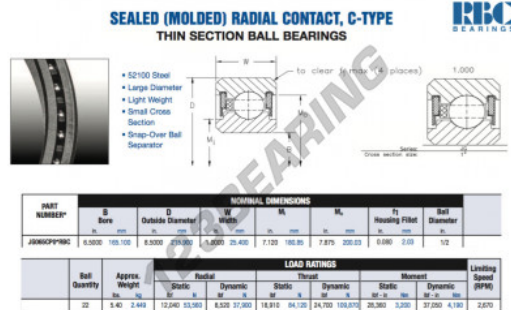

## Deep groove ball bearing single row JG065-CP0-RBC - JG065-CP0-RBC

<https://www.123bearing.ca/bearing-housing/deep-groove-bearing/single-row/jg065-cp0-rbc>

### PRODUCT FEATURES

Brand	RBC
N° Ean13	3663952538310
Inside diameter	165.1 mm
Inside diameter	6 1/2" inch
Outside diameter	215.9 mm
Outside diameter	8 1/2" inch
Thickness	25.4 mm
Thickness	1" inch
Weight	2449 g
Packaging	1