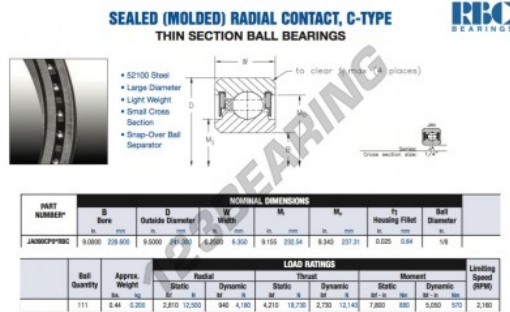

Deep groove ball bearing single row JA090-CP0-RBC - JA090-CP0-RBC

<https://www.123bearing.ca/bearing-housing/deep-groove-bearing/single-row/ja090-cp0-rbc>

PRODUCT FEATURES

Brand	RBC
N° Ean13	3663952538501
Inside diameter	228.6 mm
Inside diameter	9" inch
Outside diameter	241.3 mm
Outside diameter	9 1/2" inch
Thickness	6.35 mm
Thickness	1/4" inch
Weight	200 g
Packaging	1