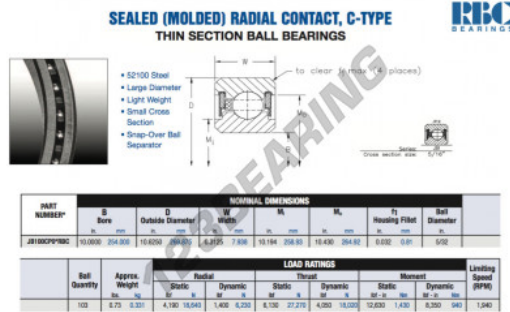

## Deep groove ball bearing single row JB100-CP0-RBC - JB100-CP0-RBC

<https://www.123bearing.ca/bearing-housing/deep-groove-bearing/single-row/jb100-cp0-rbc>

### PRODUCT FEATURES

Brand	RBC
N° Ean13	3663952538570
Inside diameter	254 mm
Inside diameter	10" inch
Outside diameter	269.875 mm
Outside diameter	10 5/8" inch
Thickness	7.938 mm
Thickness	5/16" inch
Weight	331 g
Packaging	1