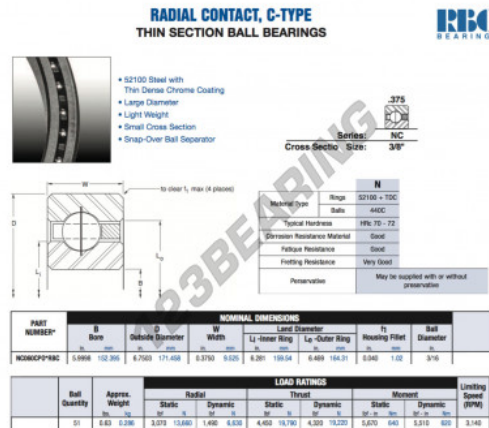

Deep groove ball bearing single row NC060-CP0-RBC - NC060-CP0-RBC

<https://www.123bearing.ca/bearing-housing/deep-groove-bearing/single-row/nc060-cp0-rbc>

PRODUCT FEATURES

Brand	RBC
N° Ean13	3663952539225
Inside diameter	152.395 mm
Outside diameter	171.458 mm
Thickness	9.525 mm
Weight	286 g
Packaging	1