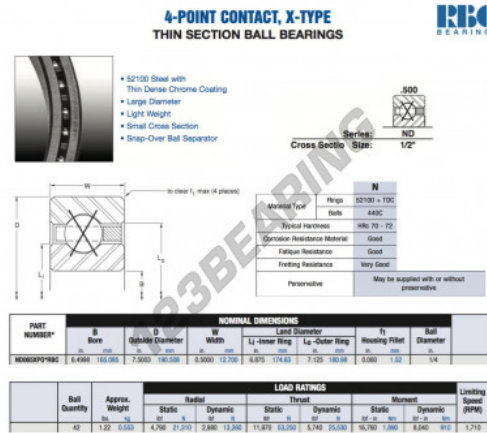

Deep groove ball bearing single row ND065-XP0-RBC - ND065-XP0-RBC

<https://www.123bearing.ca/bearing-housing/deep-groove-bearing/single-row/nd065-xp0-rbc>

PRODUCT FEATURES

Brand	RBC
N° Ean13	3663952542034
Inside diameter	165.095 mm
Inside diameter	6 1/2" inch
Outside diameter	190.508 mm
Outside diameter	7.5" inch
Thickness	12.7 mm
Thickness	1/2" inch
Weight	553 g
Packaging	1