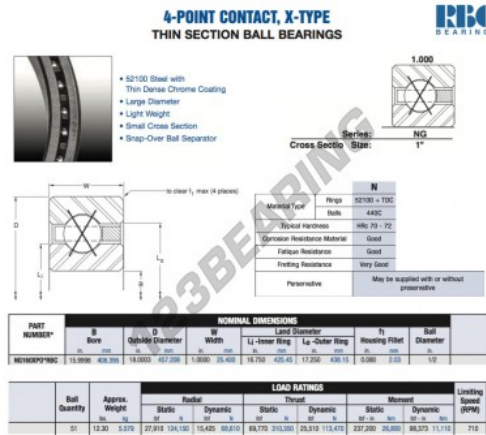

Deep groove ball bearing single row NG160-XP0-RBC - NG160-XP0-RBC

<https://www.123bearing.ca/bearing-housing/deep-groove-bearing/single-row/ng160-xp0-rbc>

PRODUCT FEATURES

| | |
|------------------|---------------|
| Brand | RBC |
| N° Ean13 | 3663952542577 |
| Inside diameter | 406.395 mm |
| Inside diameter | 16" inch |
| Outside diameter | 457.208 mm |
| Outside diameter | 18" inch |
| Thickness | 25.4 mm |
| Thickness | 1" inch |
| Weight | 5579 g |
| Packaging | 1 |