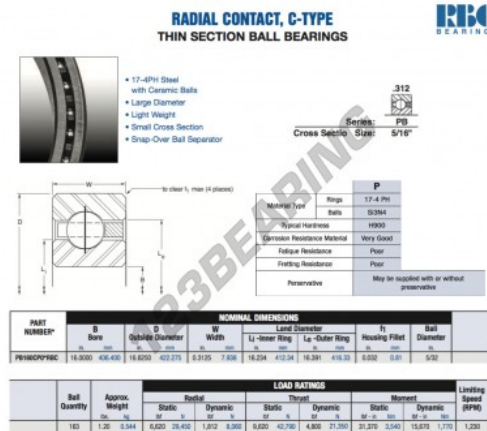

Deep groove ball bearing single row PB160-CP0-RBC - PB160-CP0-RBC

<https://www.123bearing.ca/bearing-housing/deep-groove-bearing/single-row/pb160-cp0-rbc>

PRODUCT FEATURES

Brand	RBC
N° Ean13	3663952543888
Inside diameter	406.4 mm
Inside diameter	16" inch
Outside diameter	422.275 mm
Outside diameter	16 5/8" inch
Thickness	7.938 mm
Thickness	5/16" inch
Weight	544 g
Packaging	1