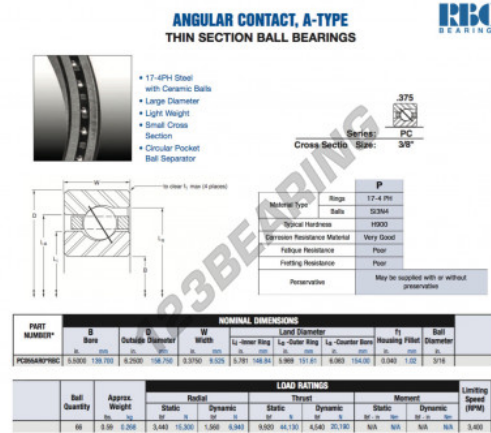

Deep groove ball bearing single row PC055-AR0-RBC - PC055-AR0-RBC

<https://www.123bearing.ca/bearing-housing/deep-groove-bearing/single-row/pc055-ar0-rbc>

PRODUCT FEATURES

Brand	RBC
N° Ean13	3663952544588
Inside diameter	139.7 mm
Outside diameter	158.75 mm
Thickness	9.525 mm
Weight	268 g
Packaging	1