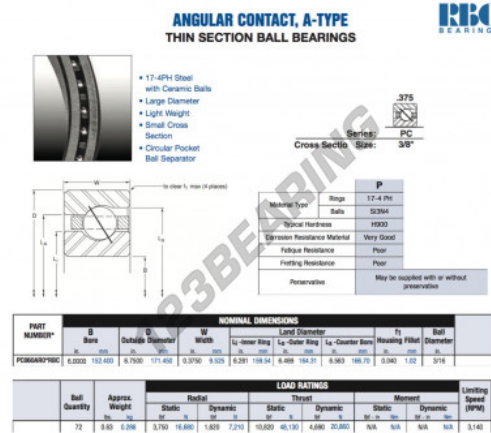

Deep groove ball bearing single row PC060-AR0-RBC - PC060-AR0-RBC

<https://www.123bearing.ca/bearing-housing/deep-groove-bearing/single-row/pc060-ar0-rbc>

PRODUCT FEATURES

Brand	RBC
N° Ean13	3663952544649
Inside diameter	152.4 mm
Outside diameter	171.45 mm
Thickness	9.525 mm
Weight	286 g
Packaging	1