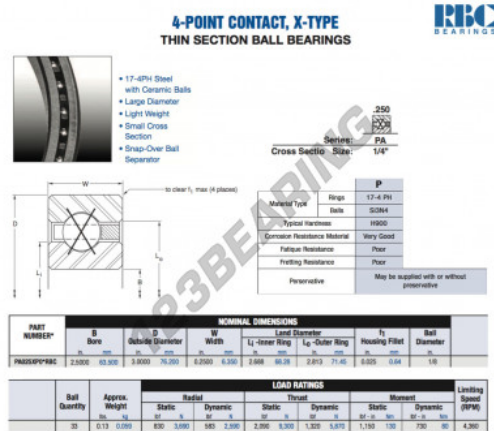

## Deep groove ball bearing single row PA025-XP0-RBC - PA025-XP0-RBC

<https://www.123bearing.ca/bearing-housing/deep-groove-bearing/single-row/pa025-xp0-rbc>

### PRODUCT FEATURES

Brand	RBC
N° Ean13	3663952545547
Inside diameter	63.5 mm
Inside diameter	2 1/2" inch
Outside diameter	76.2 mm
Outside diameter	3" inch
Thickness	6.35 mm
Thickness	1/4" inch
Weight	59 g
Packaging	1