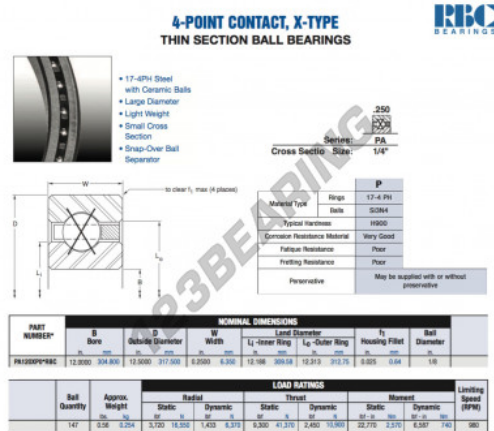

## Deep groove ball bearing single row PA120-XP0-RBC - PA120-XP0-RBC

<https://www.123bearing.ca/bearing-housing/deep-groove-bearing/single-row/pa120-xp0-rbc>

## PRODUCT FEATURES

Brand	RBC
N° Ean13	3663952546452
Inside diameter	304.8 mm
Outside diameter	317.5 mm
Thickness	6.35 mm
Weight	254 g
Packaging	1

[contact@123bearing.ca](mailto:contact@123bearing.ca)

+1(646) 712 9672