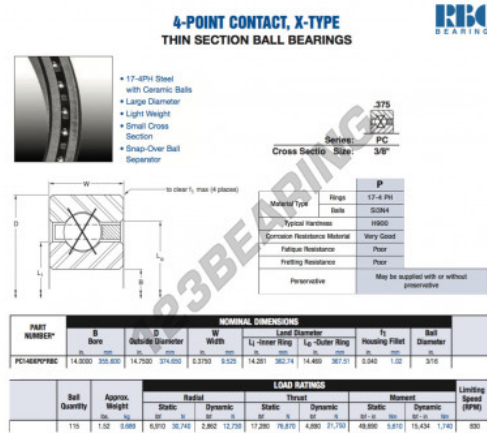

Deep groove ball bearing single row PC140-XP0-RBC - PC140-XP0-RBC

<https://www.123bearing.ca/bearing-housing/deep-groove-bearing/single-row/pc140-xp0-rbc>

PRODUCT FEATURES

Brand	RBC
N° Ean13	3663952546520
Inside diameter	355.6 mm
Inside diameter	14" inch
Outside diameter	374.65 mm
Outside diameter	14 3/4" inch
Thickness	9.525 mm
Thickness	3/8" inch
Weight	689 g
Packaging	1