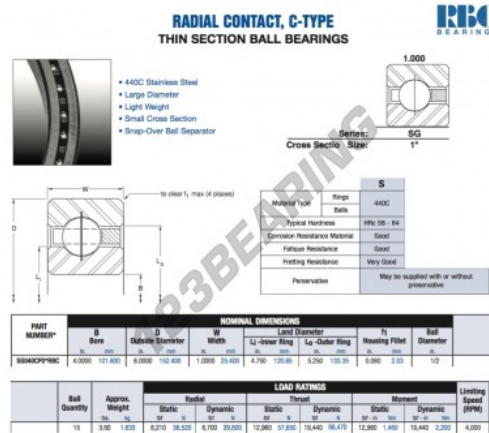

Deep groove ball bearing single row SG040-CP0-RBC - SG040-CP0-RBC

<https://www.123bearing.ca/bearing-housing/deep-groove-bearing/single-row/sg040-cp0-rbc>

PRODUCT FEATURES

Brand	RBC
N° Ean13	3663952547008
Inside diameter	101.6 mm
Outside diameter	152.4 mm
Thickness	25.4 mm
Weight	1633 g
Packaging	1