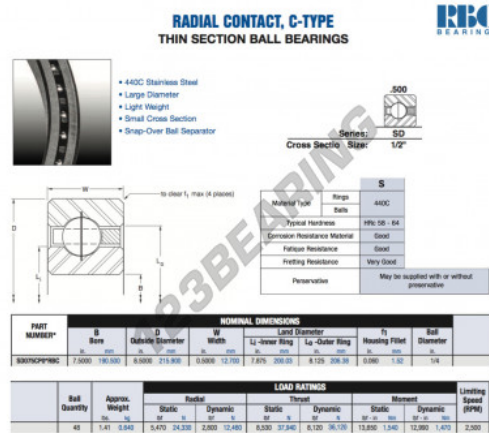

## Deep groove ball bearing single row SD075-CP0-RBC - SD075-CP0-RBC

<https://www.123bearing.ca/bearing-housing/deep-groove-bearing/single-row/sd075-cp0-rbc>

### PRODUCT FEATURES

Brand	RBC
N° Ean13	3663952547527
Inside diameter	190.5 mm
Outside diameter	215.9 mm
Thickness	12.7 mm
Weight	640 g
Packaging	1

[contact@123bearing.ca](mailto:contact@123bearing.ca)

+1(646) 712 9672